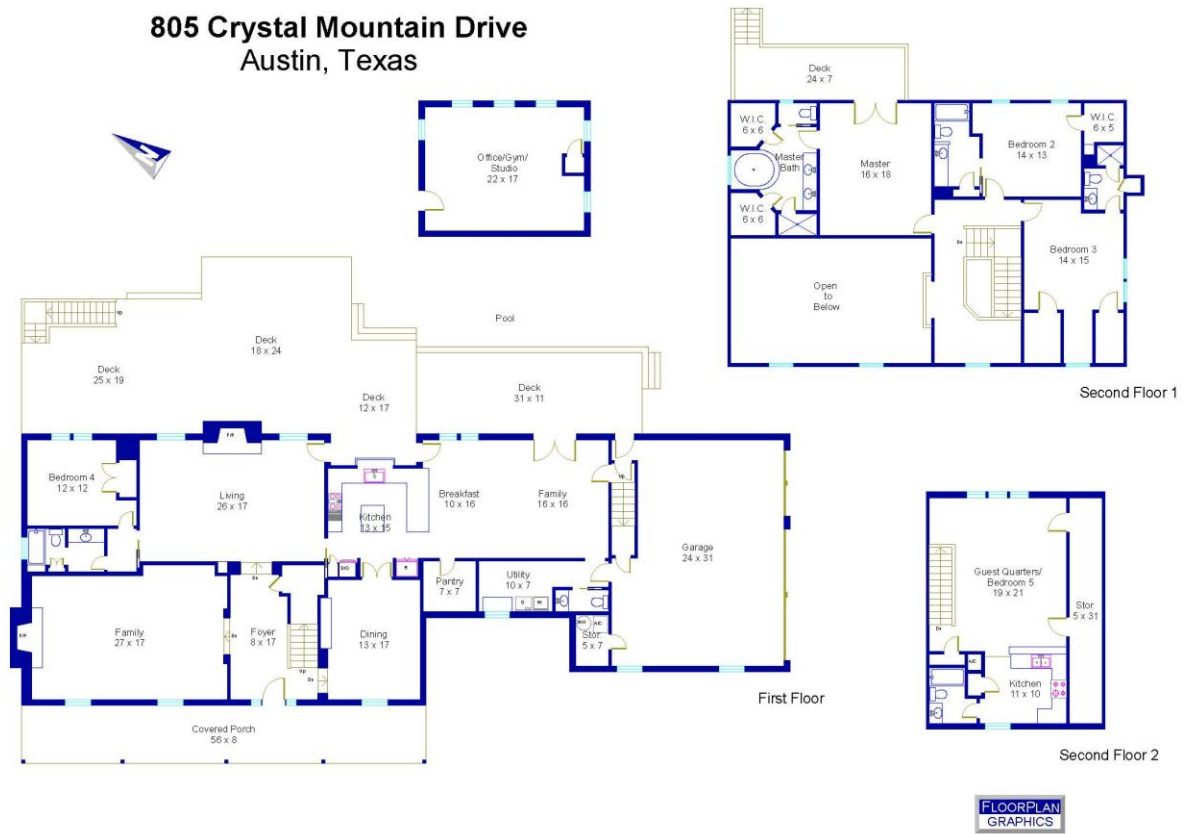

805 Crystal Mountain Drive Austin, Texas